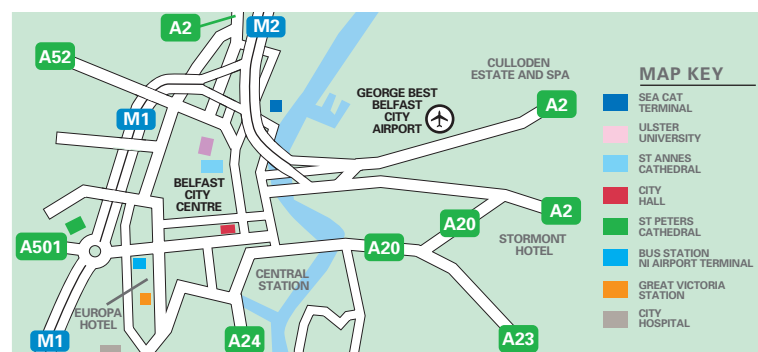

LOCATOR MAP

Europa Hotel
Great Victoria Street, Belfast,
Co. Antrim, BT2 7AP

Tel: 028 9027 1066
Fax: 028 9032 7800
Email: res@eur.hastingshotels.com
Web: www.hastingshotels.com